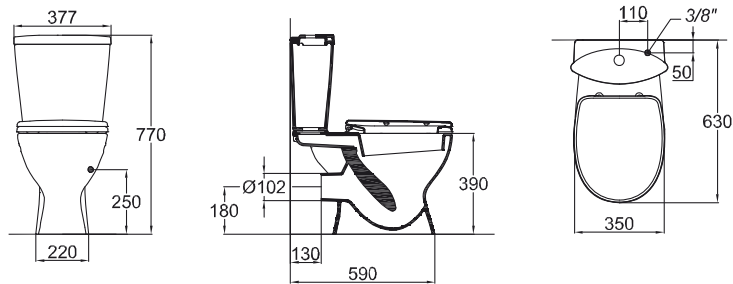

Description

Oceane Junior floor standing close coupled water closet combination washdown, horizontal outlet, kit for hidden fixation TT0257919 3/6 l cistern, bottom inlet valve, soft close seat & cover (W301801).

Oceane Junior floor standing close coupled WC combination washdown, vertical outlet, 3/6 l cistern, bottom inlet valve, kit for hidden fixation TT0257919, soft closing seat & cover (W301801).

Alternative product

Oceane Junior floor standing close coupled WC combination washdown, horizontal outlet, kit for hidden fixation TT0257919 3/6 l cistern, bottom inlet valve, seat & cover with SS hinges (W300201).

Oceane Junior floor standing close coupled WC combination washdown, vertical outlet, 3/6 l cistern, bottom inlet valve, kit for hidden fixation TT0257919, seat & cover W300201.

Necessary equipment

Oceane soft close seat & cover (spare part).

Oceane seat & cover (spare part).

Product

	Article-No.
Close coupled WC, horizontal outlet, with soft close S&C	W909001
Close coupled WC, vertical outlet, with soft closing S&C	W909101

Alternative product

Close coupled WC, horizontal outlet, with S&C	W904401
Close coupled WC, vertical outlet, ind. S&C	W904601

Necessary equipment

Soft close seat & cover (spare part)	W301801
Seat & cover (spare part)	W300201

Finishes

01 White

W 9044 .., W 9038 .., W 9090 .., W 9091 ..