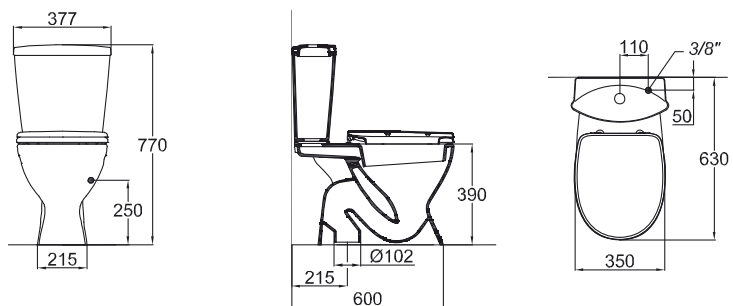

Description

Oceane Junior floor standing close coupled water closet combination washdown, horizontal outlet, kit for hidden fixation TT0257919 3/6 l cistern, bottom inlet valve, soft close seat & cover (W301801).

Oceane Junior floor standing close coupled WC combination washdown, vertical outlet, 3/6 l cistern, bottom inlet valve, kit for hidden fixation TT0257919, soft closing seat & cover (W301801).

Alternative product

Oceane Junior floor standing close coupled WC combination washdown, horizontal outlet, kit for hidden fixation TT0257919 3/6 l cistern, bottom inlet valve, seat & cover with SS hinges (W300201).

Oceane Junior floor standing close coupled WC combination washdown, vertical outlet, 3/6 l cistern, bottom inlet valve, kit for hidden fixation TT0257919, seat & cover W300201.

Necessary equipment

Oceane soft close seat & cover (spare part).

Oceane seat & cover (spare part).

Product

	Article-No.
Close coupled WC, horizontal outlet, with soft close S&C	W909001
Close coupled WC, vertical outlet, with soft closing S&C	W909101

Alternative product

Close coupled WC, horizontal outlet, with S&C	W904401
Close coupled WC, vertical outlet, ind. S&C	W904601

Necessary equipment

Soft close seat & cover (spare part)	W301801
Seat & cover (spare part)	W300201

Finishes

01 White

W 9046 ..